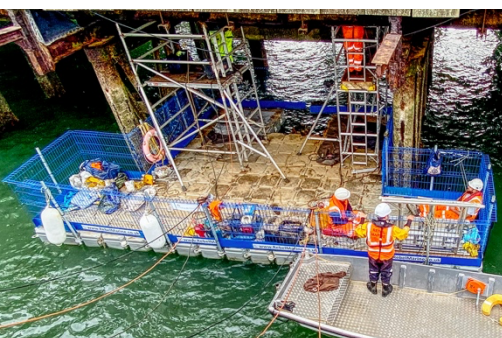

# MODULAR PONTOONS

VersaDock

General	
<b>Name</b>	VersaDock Modular Pontoons
<b>Capacity</b>	Varies dependent on float type and layout
<b>Size</b>	Can be built to any size and shape
<b>Applications</b>	Film & Television
	Survey & Inspection
	Temporary Mooring
	Repair & Maintenance
	Temporary Walkways
	Plant & Machinery
	Media & Events
	Restricted Access
Scaffold Platform	

Equipment	
<b>Transport</b>	In-house transport by road
	In-house transport by water
<b>Optional Extras</b>	Hand rails
	Ladder
	Anchors
	Outboard Bracket
	Winch
	Survey boom
	Generator
	Recovery Davit
	Road trailer
	Spud legs
	Launch Vehicle
	Mother Ship
	Rescue/safety boat
	LED navigation lights
LED deck lights	