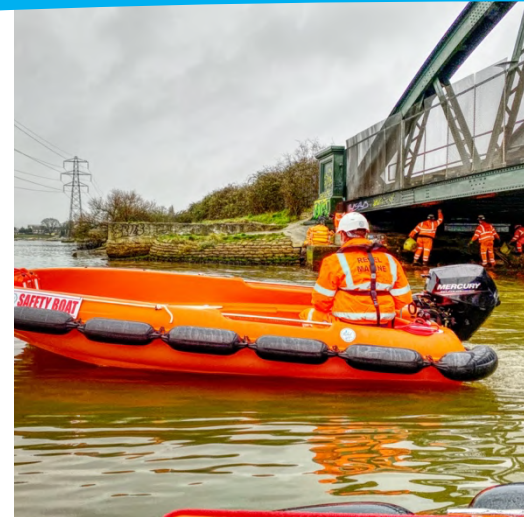

# RIGIFLEX BOATS

4m Open Work/Safety Boats

General	
<b>Vessel Name</b>	Rigiflex Boats
<b>Quantity</b>	2 Available
<b>Call Sign</b>	N/A - Handheld VHF
<b>MMSI</b>	N/A - Handheld VHF
<b>Capacity</b>	7 Persons
<b>LOA</b>	4m
<b>Beam</b>	1.9m
<b>Draught</b>	0.3m
<b>Machinery</b>	Mercury 20HP
<b>Fuel</b>	Petrol 20L
<b>Manufacturer</b>	Rigiflex Boats
<b>Speed Max</b>	16 Knots

Equipment	
<b>Layout</b>	Built in seating
	Seating in front of console
	Large deck with cleats & mounting points
	Large anchor and deck storage lockers
	MOB recovery cradle
<b>Navigation/Comms</b>	Icom handheld VHF
	Handheld GPS
	Flares
<b>Optional Extras</b>	LED navigation lights
	LED deck lights
	LED blue strobe light
	Survey boom
	Generator
	Recovery Davit
	Road trailer
	Push Bow
Launch Vehicle	
Mother Ship	