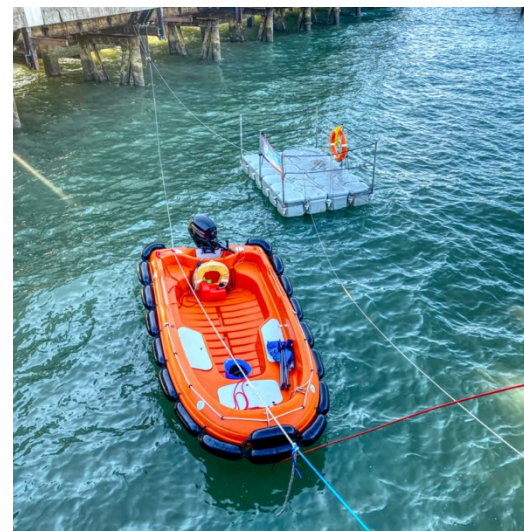

# RIGIFLEX BOATS

4m Open Work/Safety Boats

General	
<b>Vessel Name</b>	Rigiflex Boats
<b>Quantity</b>	2 Available
<b>Call Sign</b>	N/A - Handheld VHF
<b>MMSI</b>	N/A - Handheld VHF
<b>Capacity</b>	7 Persons
<b>LOA</b>	4m
<b>Beam</b>	1.9m
<b>Draught</b>	0.3m
<b>Machinery</b>	Mercury 20HP
<b>Fuel</b>	Petrol 20L
<b>Manufacturer</b>	Rigiflex Boats
<b>Speed Max</b>	16 Knots

Equipment	
<b>Layout</b>	Built in seating
	Seating in front of console
	Large deck with cleats & mounting points
	Large anchor and deck storage lockers
	MOB recovery cradle
<b>Navigation/Comms</b>	Icom handheld VHF
	Handheld GPS
	Flares
<b>Optional Extras</b>	LED navigation lights
	LED deck lights
	LED blue strobe light
	Survey boom
	Generator
	Recovery Davit
	Road trailer
	Push Bow
Launch Vehicle	
Mother Ship	