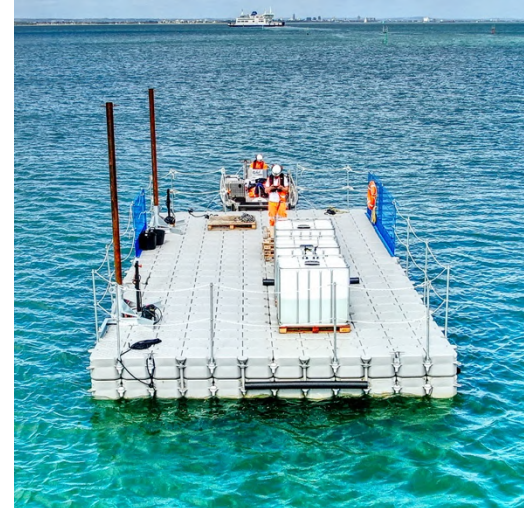

REBEL SPUD LEG BARGE Modular Pontoon

General	
Vessel Name	Rebel Spud Leg Barge
Quantity	Multiple Available
Call Sign	N/A
MMSI	N/A
Capacity	24 Tonnes
LOA	12m
Beam	6m
Draught	0.2m
Machinery	Twin Electric Spud Leg Motors
Fuel	N/A
Manufacturer	VersaDock

Equipment	
Layout/Equipment	2 x 8m spud legs
	2 x Electric spud lifters
	Moonpool
	Pile Driving Frame
	Handrailing
	Cleats & Towing/Cargo Eyes
	Heavy Duty Fendering
	2 x Heavy Duty Loading Ramps
	Life Saving Equipment
	Stiffening Beams
Electrical	LED navigation lights
	LED deck lights
Optional Extras	Foldable Marine Crane
	Survey boom
	Generator
	Dive Ladder
	Recovery Davit
	Swim End
	Welfare Cabins
Workshop/Store	