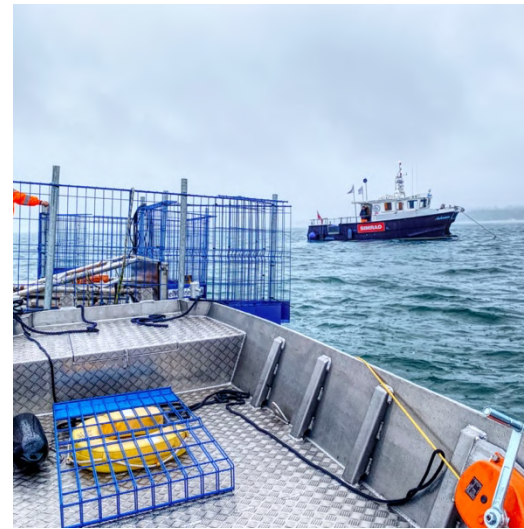

Rebel Four

4m Open Work/Safety Boat

General	
Vessel Name	Rebel Four
Quantity	1 Available
Call Sign	MMOS3
MMSI	232044721
Capacity	6 Persons
LOA	4m
Beam	1.85m
Draught	0.2m
Machinery	Suzuki 20HP
Fuel	Petrol 25L
Manufacturer	HasCraft Boats
Speed Max	20 Knots

Equipment	
Layout	Built in seating
	Push Bow Fendering
	Large deck with bollards & mounting points
	Large anchor and deck storage lockers
	MOB recovery cradle
Navigation/Comms	2 Manual coupling winches
	Simrad fixed VHF
	Simrad 7inch NSX Chartplotter
Electrical	Simrad AIS Class B Transponder
	LED navigation lights
Optional Extras	LED deck lights
	LED blue strobe light
	Survey boom
	Generator
	Recovery Davit
	Road trailer
Launch Vehicle	
Mother Ship	