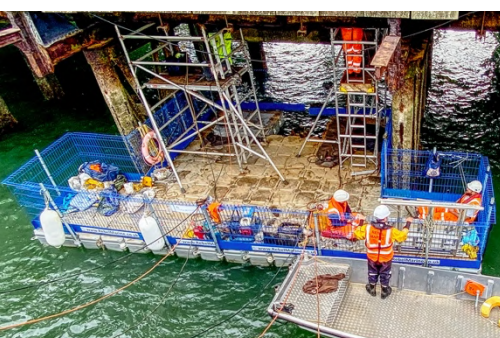

MODULAR PONTOONS

VersaDock

General	
Name	VersaDock Modular Pontoons
Capacity	Varies dependent on float type and layout
Size	Can be built to any size and shape
Applications	Film & Television
	Survey & Inspection
	Temporary Mooring
	Repair & Maintenance
	Temporary Walkways
	Plant & Machinery
	Media & Events
	Restricted Access
	Scaffold Platform

Equipment	
Transport	In-house transport by road
	In-house transport by water
Optional Extras	Hand rails
	Ladder
	Fully Foldable Marine Crane
	Anchors
	Outboard Bracket
	Winch
	Survey boom
	Generator
	Road trailer
	Spud legs
	Launch Vehicle
	Mother Ship
	Rescue/safety boat
LED navigation lights	
LED deck lights	