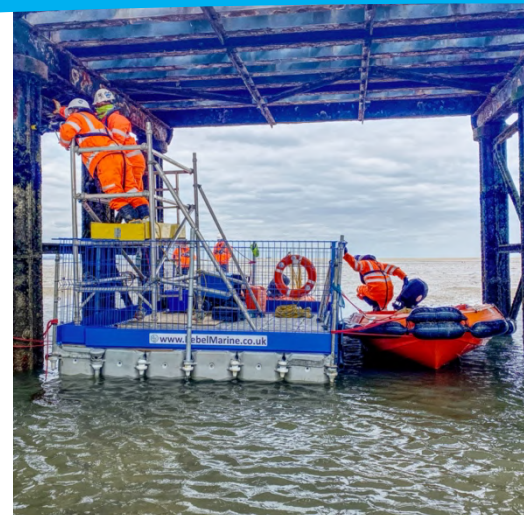

MODULAR PONTOONS

VersaDock

General	
Name	VersaDock Modular Pontoons
Capacity	Varies dependent on float type and layout
Size	Can be built to any size and shape
Applications	Film & Television
	Survey & Inspection
	Temporary Mooring
	Repair & Maintenance
	Temporary Walkways
	Plant & Machinery
	Media & Events
	Restricted Access
	Scaffold Platform

Equipment	
Transport	In-house transport by road
	In-house transport by water
Optional Extras	Hand rails
	Ladder
	Fully Foldable Marine Crane
	Anchors
	Outboard Bracket
	Winch
	Survey boom
	Generator
	Road trailer
	Spud legs
	Launch Vehicle
	Mother Ship
	Rescue/safety boat
LED navigation lights	
LED deck lights	